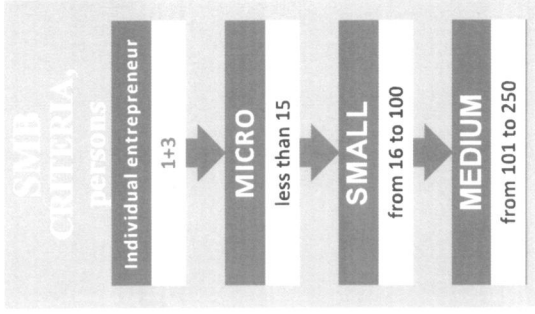

Average number of employees: